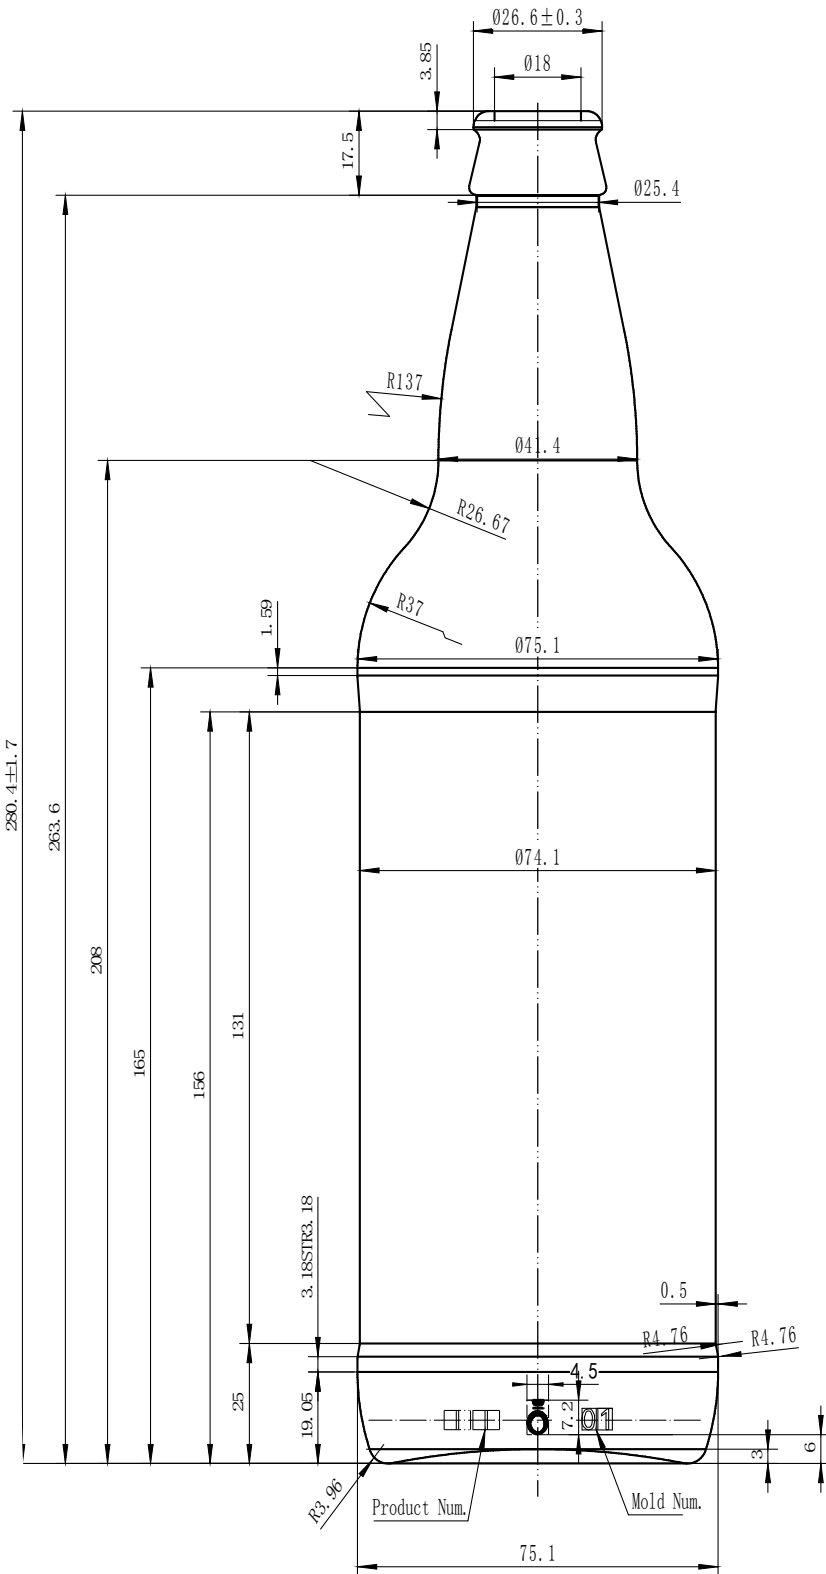

# 22oz Long Neck

**Size: 22oz**

**Weight: 510g**

**Height: 280mm**

**Max Width: 75mm**

**Label Height: 131mm**