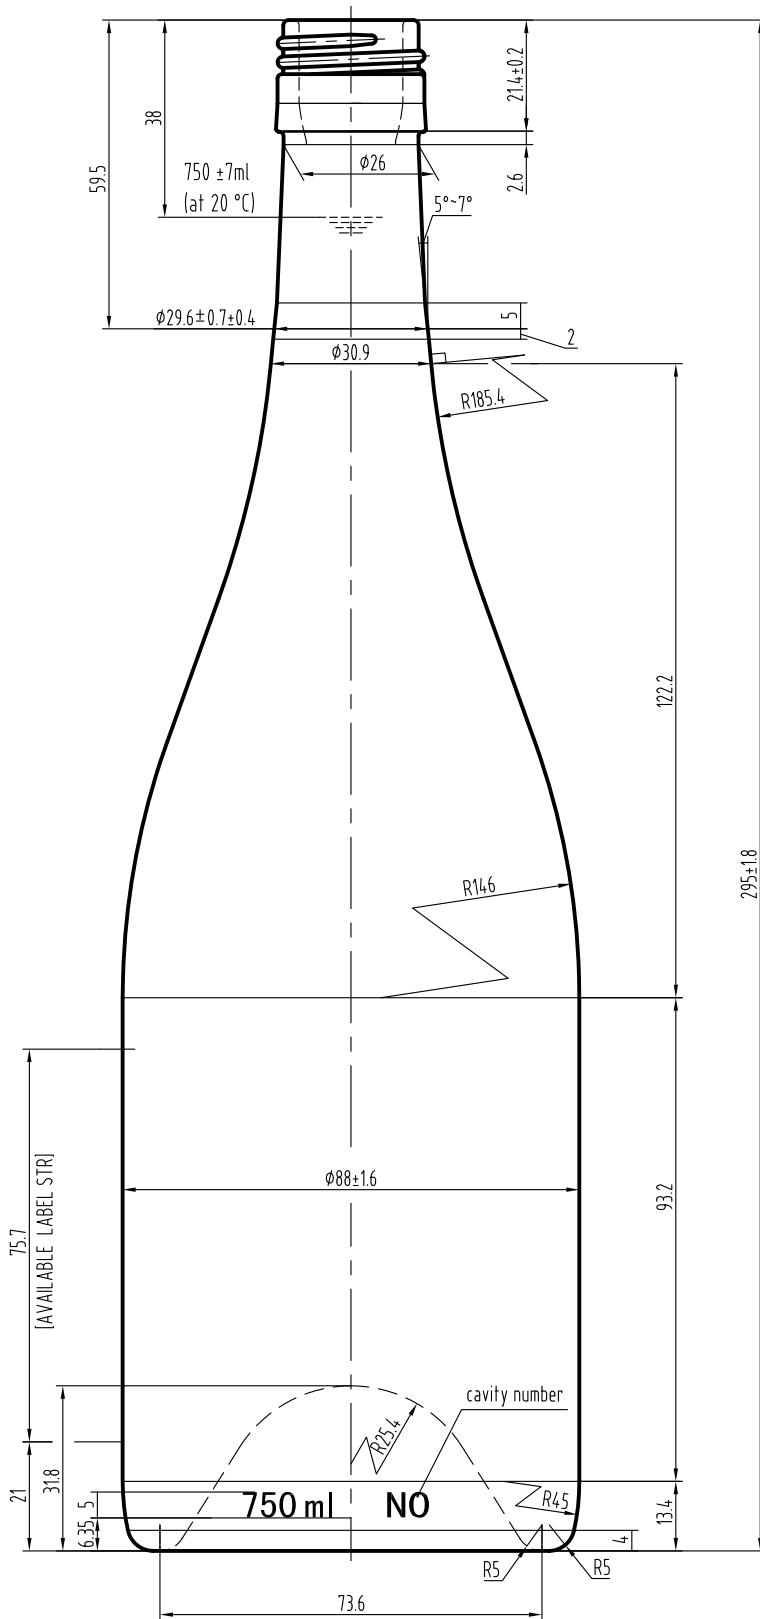

Tamarind - 32LK

Heavy Burgundy / Medium Punt / BVS

- FL
- CG
- DLG
- AG ✓
- CB

Size: 750ml
Weight: 637g
Height: 295mm
Max Width: 88mm
Label Height: 93mm
Finish: BVS