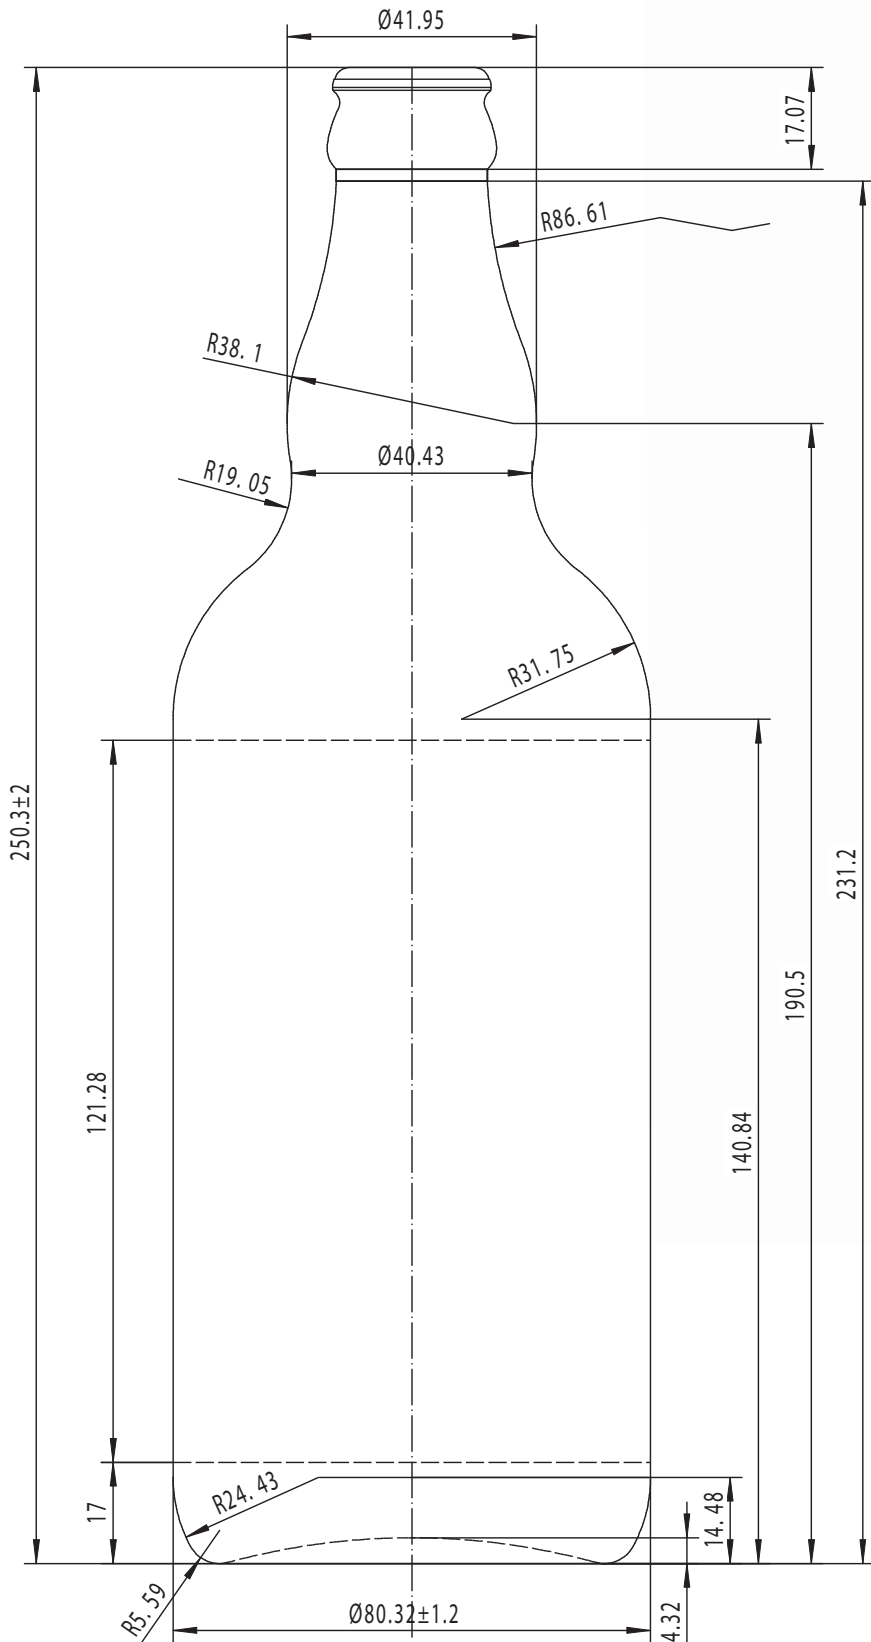

22oz Belgian

Size: 22oz

Weight: 515g

Height: 250mm

Max Width: 80.3mm

Label Height: 126mm